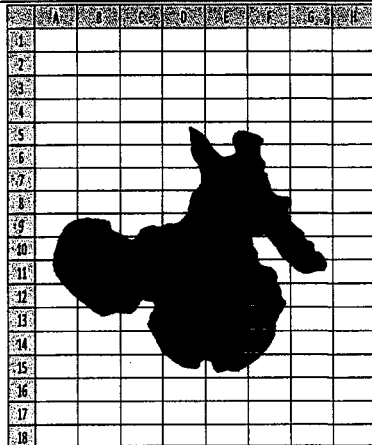

# New Hampshire Lakes Pendants

**Personalize your New Hampshire Lake Pendant with diamonds!**  
**Add a Diamond Marker = \$50.00**

**Merrymeeting Lake  
(New Durham)**

Cell Coordinates:

**Mirror Lake  
(Tuftonboro)**

Cell Coordinates:

**Mountainview Lake  
(Newbury)**

Cell Coordinates:

**Newfound Lake  
(Bridgewater)**

Cell Coordinates:

Using the grid maps above, choose your lake then determine in which cell your camp, cottage, year-round home, wedding setting or any special site is located (for example, E-7, B-10, etc.) In that cell, clearly mark the location with a pen then note the cell coordinates where indicated. We will set a 0.02ct round full-cut diamond in the spot you designate.