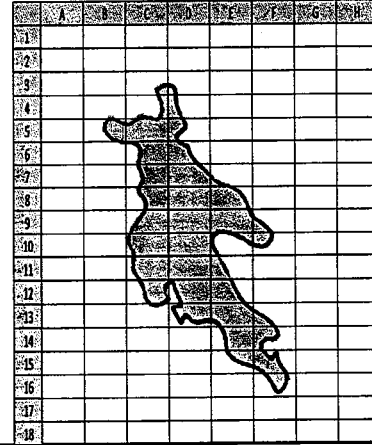

# New Hampshire Lakes Pendants

**Personalize your New Hampshire Lake Pendant with diamonds!**  
**Add a Diamond Marker = \$50.00**

**Merrymeeting Lake  
(New Durham)**

Cell Coordinates:

**Mirror Lake  
(Tuftonboro)**

Cell Coordinates:

**Mountainview Lake  
(Newbury)**

Cell Coordinates:

**Newfound Lake  
(Bridgewater)**

Cell Coordinates:

Using the grid maps above, choose your lake then determine in which cell your camp, cottage, year-round home, wedding setting or any special site is located (for example, E-7, B-10, etc.) In that cell, clearly mark the location with a pen then note the cell coordinates where indicated. We will set a 0.02ct round full-cut diamond in the spot you designate.