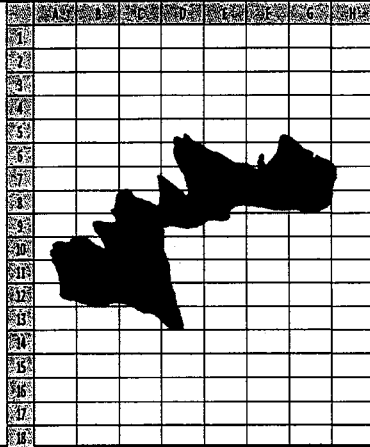

New Hampshire Lakes Pendants

Personalize your New Hampshire Lake Pendant with diamonds!
Add a Diamond Marker = $50.00

**Merrymeeting Lake
(New Durham)**

Cell Coordinates: