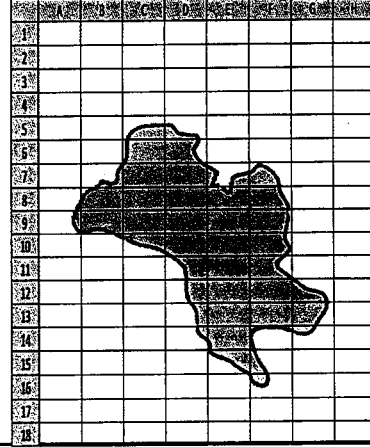

# New Hampshire Lakes Pendants

**Personalize your New Hampshire Lake Pendant with diamonds!**  
**Add a Diamond Marker = \$50.00**

**Merrymeeting Lake  
(New Durham)**

Cell Coordinates:

**Mirror Lake  
(Tuftonboro)**

Cell Coordinates:

**Mountainview Lake  
(Newbury)**

Cell Coordinates:

**Newfound Lake  
(Bridgewater)**

Cell Coordinates:

Using the grid maps above, choose your lake then determine in which cell your camp, cottage, year-round home, wedding setting or any special site is located (for example, E-7, B-10, etc.) In that cell, clearly mark the location with a pen then note the cell coordinates where indicated. We will set a 0.02ct round full-cut diamond in the spot you designate.